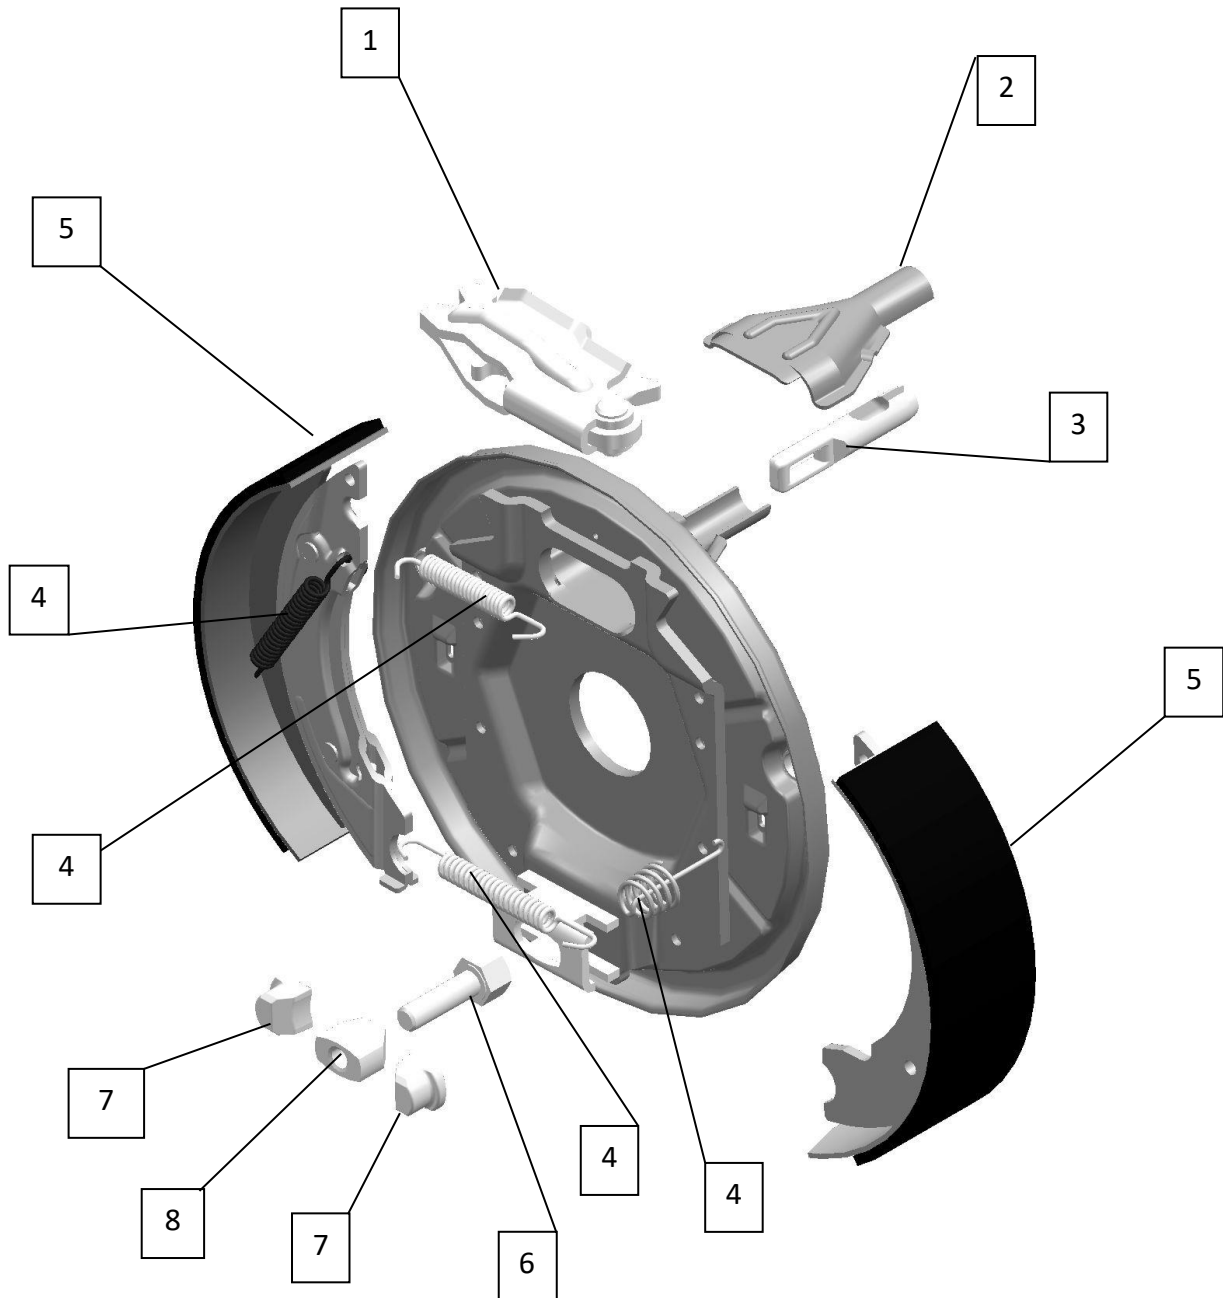

KNOTT Brake Assembly – Blow up Section

The above diagram is provided as a guide to the component parts and is not intended as an instruction for the replacement of component parts within a wheel drum. You are advised to seek qualified advice or assistance when replacing brake shoes or their associated parts

1	Brake Expander
2	Half Shell / Cable Guide
3	Eyelet
4	Shoe Spring
5	Brake Shoe
6, 7, 8	Adjustment Kit (Chocks, Wedge & Bolt)